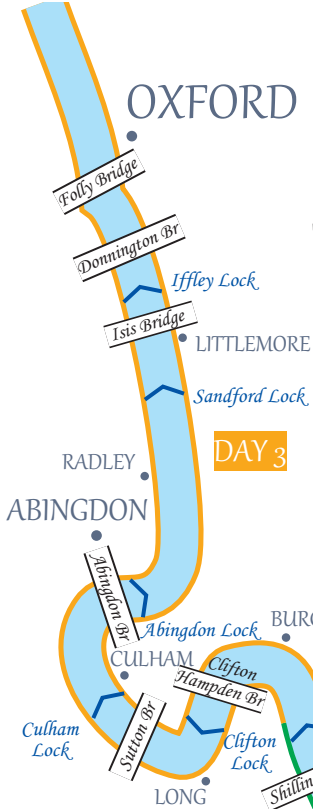

Oxford  
"city of dreaming spires"

DAY 3

WALLINGFORD  
(Causton)

Wallingford Bridge and St Peter's Church

MOULSFORD

DAY 2

Hobbs of Henley

HENLEY-  
ON-THAMES

Marlow Bridge

BOURNE  
• END

Cliveden

DAY 1

Cleeve Lock  
Goring Lock  
Goring & Streatley Br

Mapledurham Lock

Mapledurham House

SHIPLAKE

CAVERSHAM

SONNING

WARGRAVE

MAIDENHEAD

BRAY

WINDSOR

ETON

DATCHET

DAY 3

Penton Hook Lock

SUNBURY Lock

WALTON-ON-THAMES

WALTON-ON-THAMES

WALTON-ON-THAMES

Chertsey Lock

Chertsey Br